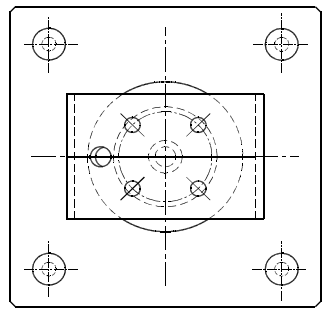

# Sun Clock MK2

RA Bunce June 2012

VIEW ON B

SECTION CC

SECTION DD

SECTION EE

SECTION HH

VIEW ON J

11

Granite Base

SECTION AA

VIEW ON F

VIEW ON G