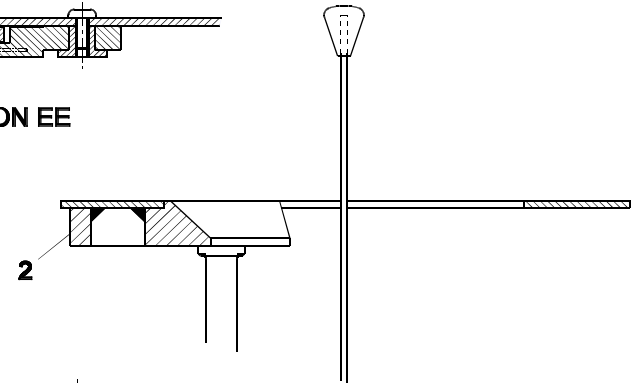

# Sun Clock MK2

RA Bunce June 2012

VIEW ON B

SECTION CC

SECTION DD

SECTION EE

SECTION HH

VIEW ON J

11

Granite Base

SECTION AA

VIEW ON F

VIEW ON G