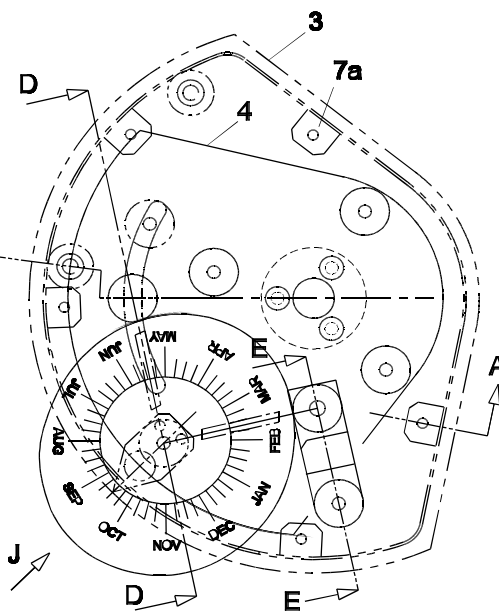

# Sun Clock MK2

RA Bunce June 2012

VIEW ON B

SECTION CC

SECTION DD

SECTION EE

SECTION HH

VIEW ON J

11

Granite Base

SECTION AA

VIEW ON F

VIEW ON G