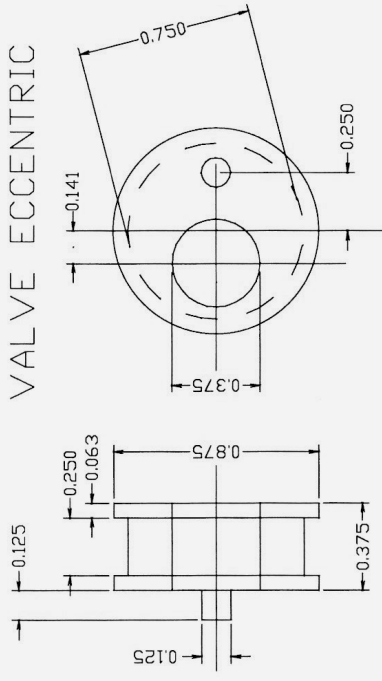

STOP COLLAR

VALVE ECCENTRIC

PUMP ECCENTRIC

SPLIT LINE

VALVE ECCENTRIC STRAP

* NOTE MISSING SIZES
DEPEND ON CASTING