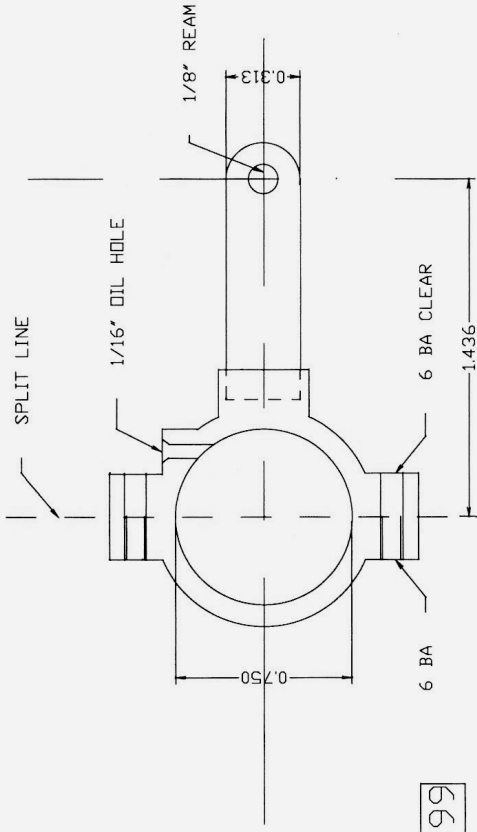

STOP COLLAR

VALVE ECCENTRIC

PUMP ECCENTRIC

SPLIT LINE

VALVE ECCENTRIC STRAP

* NOTE MISSING SIZES
DEPEND ON CASTING