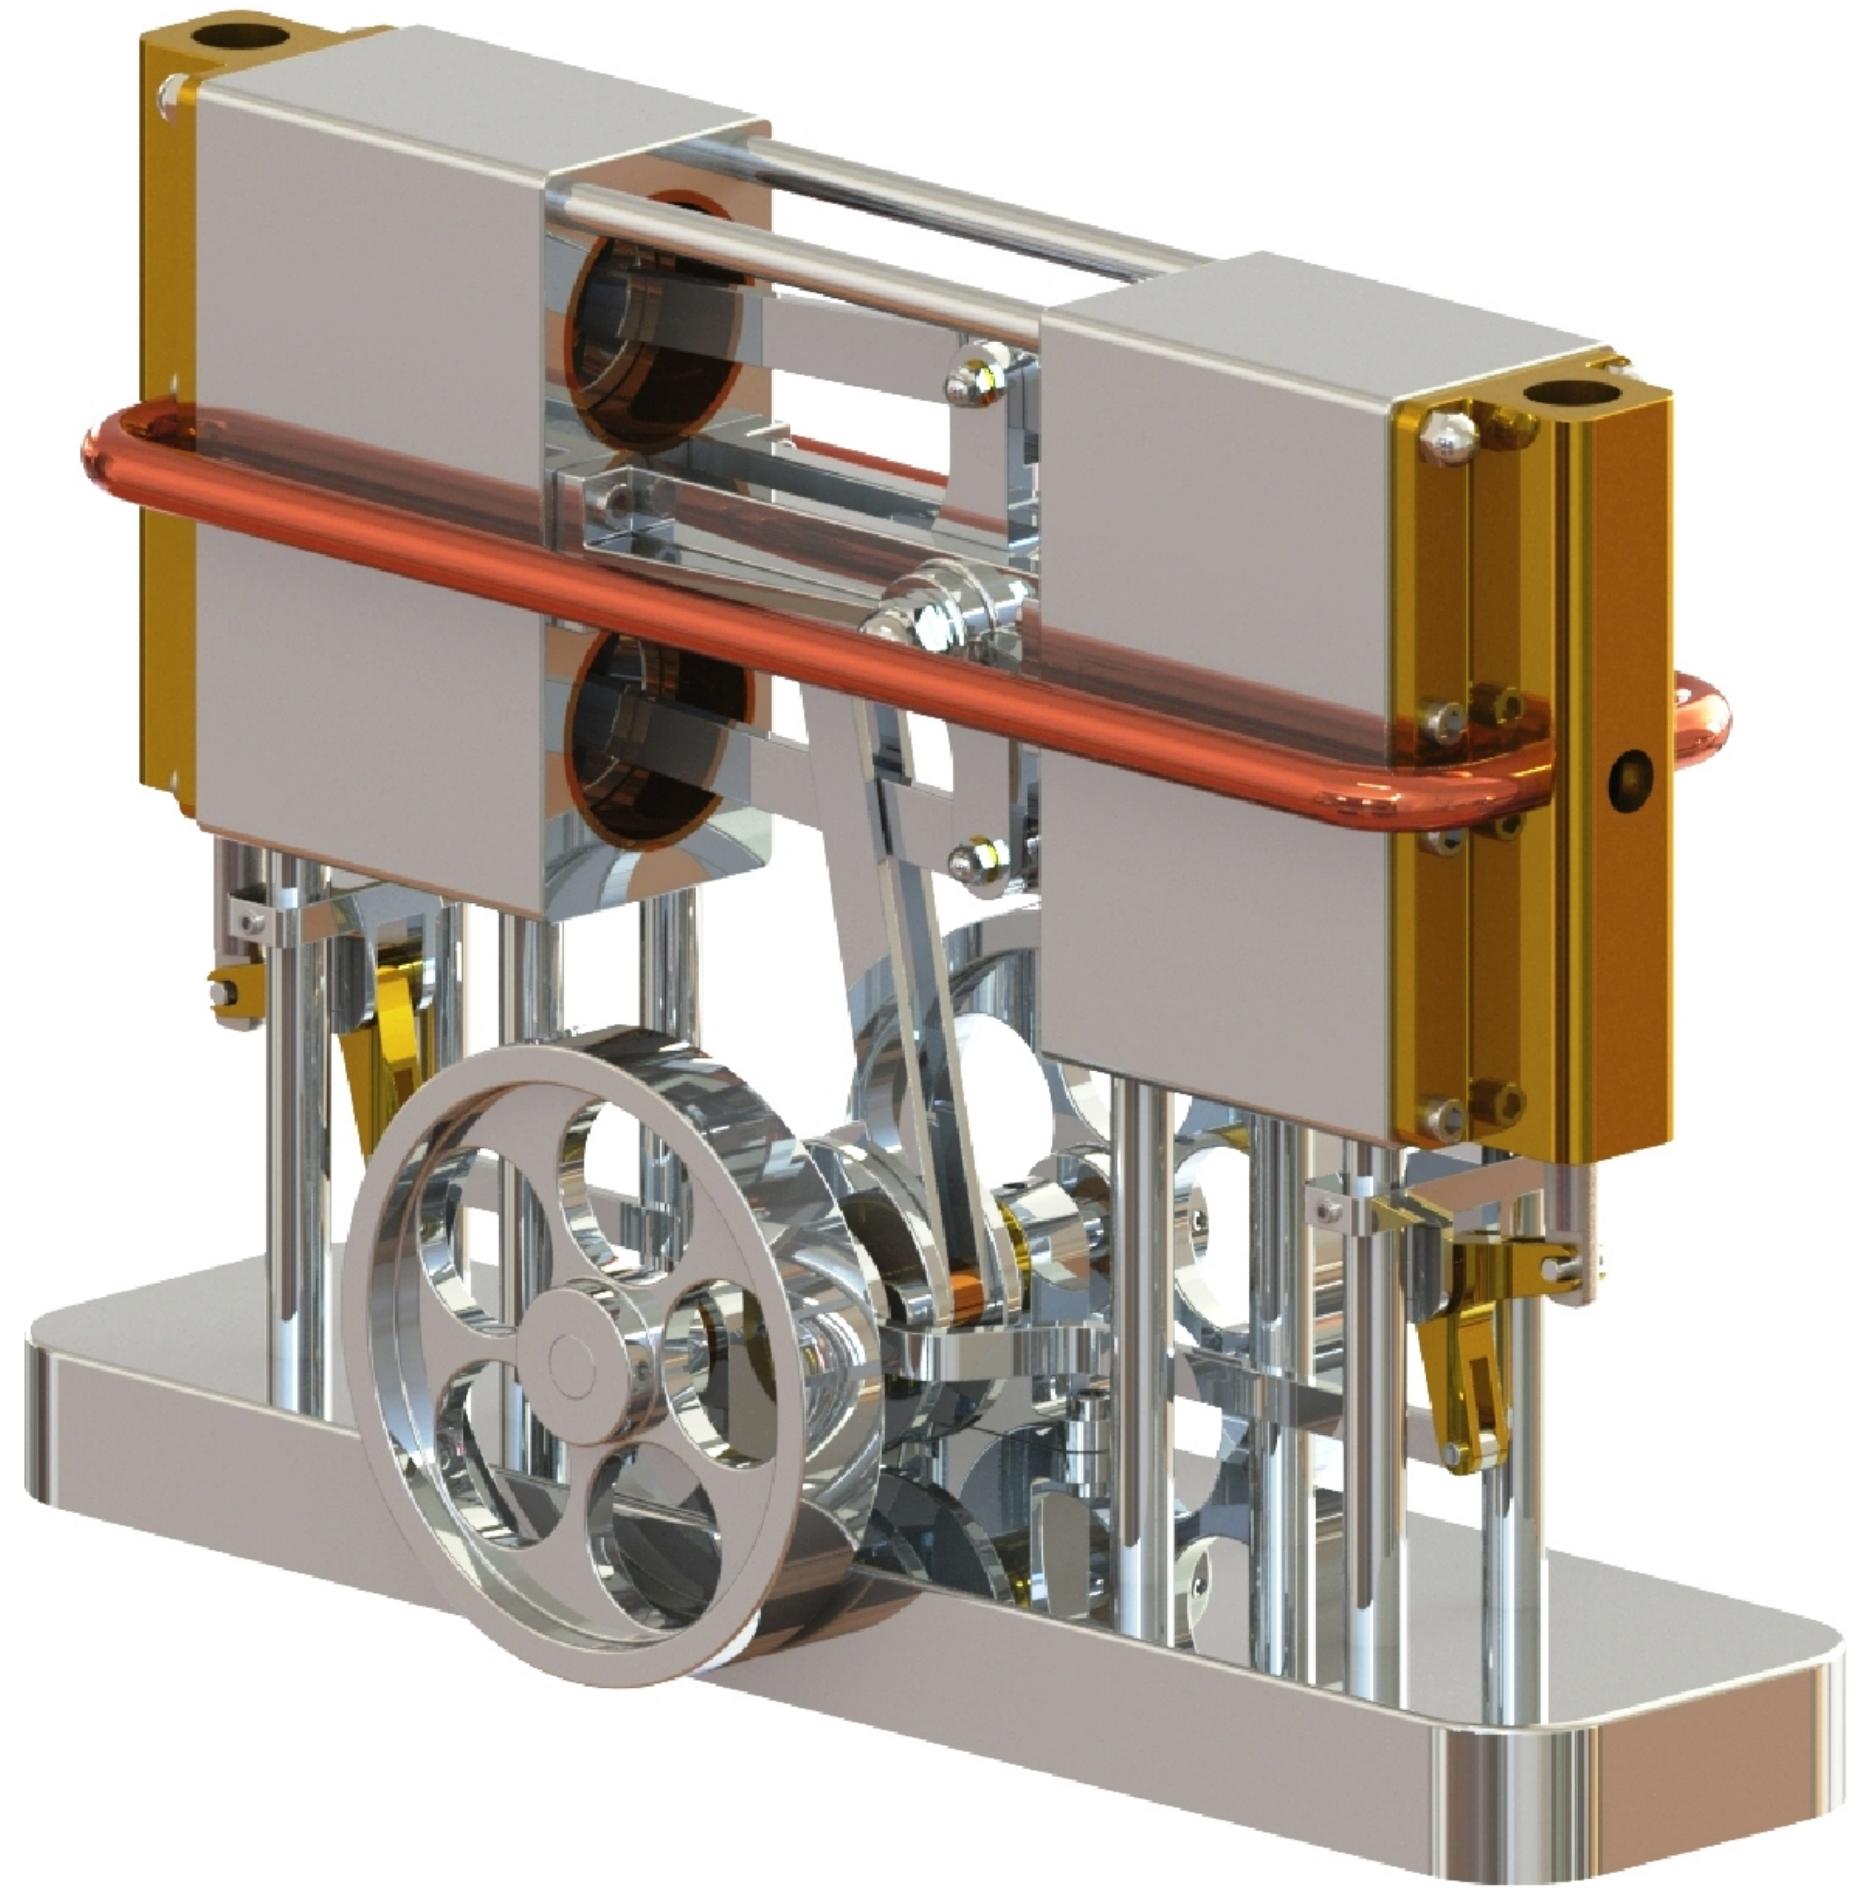

ORIGINAL SKETCH

NOTES: FOUND ORIGINAL UNDIMENSIONED ISOMETRIC SKETCH ON THE INTERNET. REFER TO LAST SHEET FOR DETAILS

TITLE
AN EXPERIMENTAL 4 CYLINDER STEAM ENGINE WITH ROCKING CROSSHEAD

DRAWING CONTENTS
PARTS AND ASSEMBLIES

PROJECT No 09D-19-00
 JDW DRAUGHTING SERVICES
 J.A.M. DE WAAL, 12 BRIGHTWELL STREET PAPA KURA
 2110, NEW ZEALAND. PHONE: 0064 09 2988815. MOB:
 0211791000 E-MAIL: dewaal@xtra.co.nz.

PROJECTION
JDWDS
 DATE MARCH 2020

MODEL SCALE: 1:1
 DWG SCALE: 1:1 @A3 OR AS SHOWN
 Copyright © J.A.M. DE WAAL PAPA KURA NZ
 SHEET: 03 OF 03 **A3** No: 09D-19-00-SHT03

DRAWINGS ARE FOR PERSONAL USE ONLY NOT FOR COMMERCIAL PURPOSES