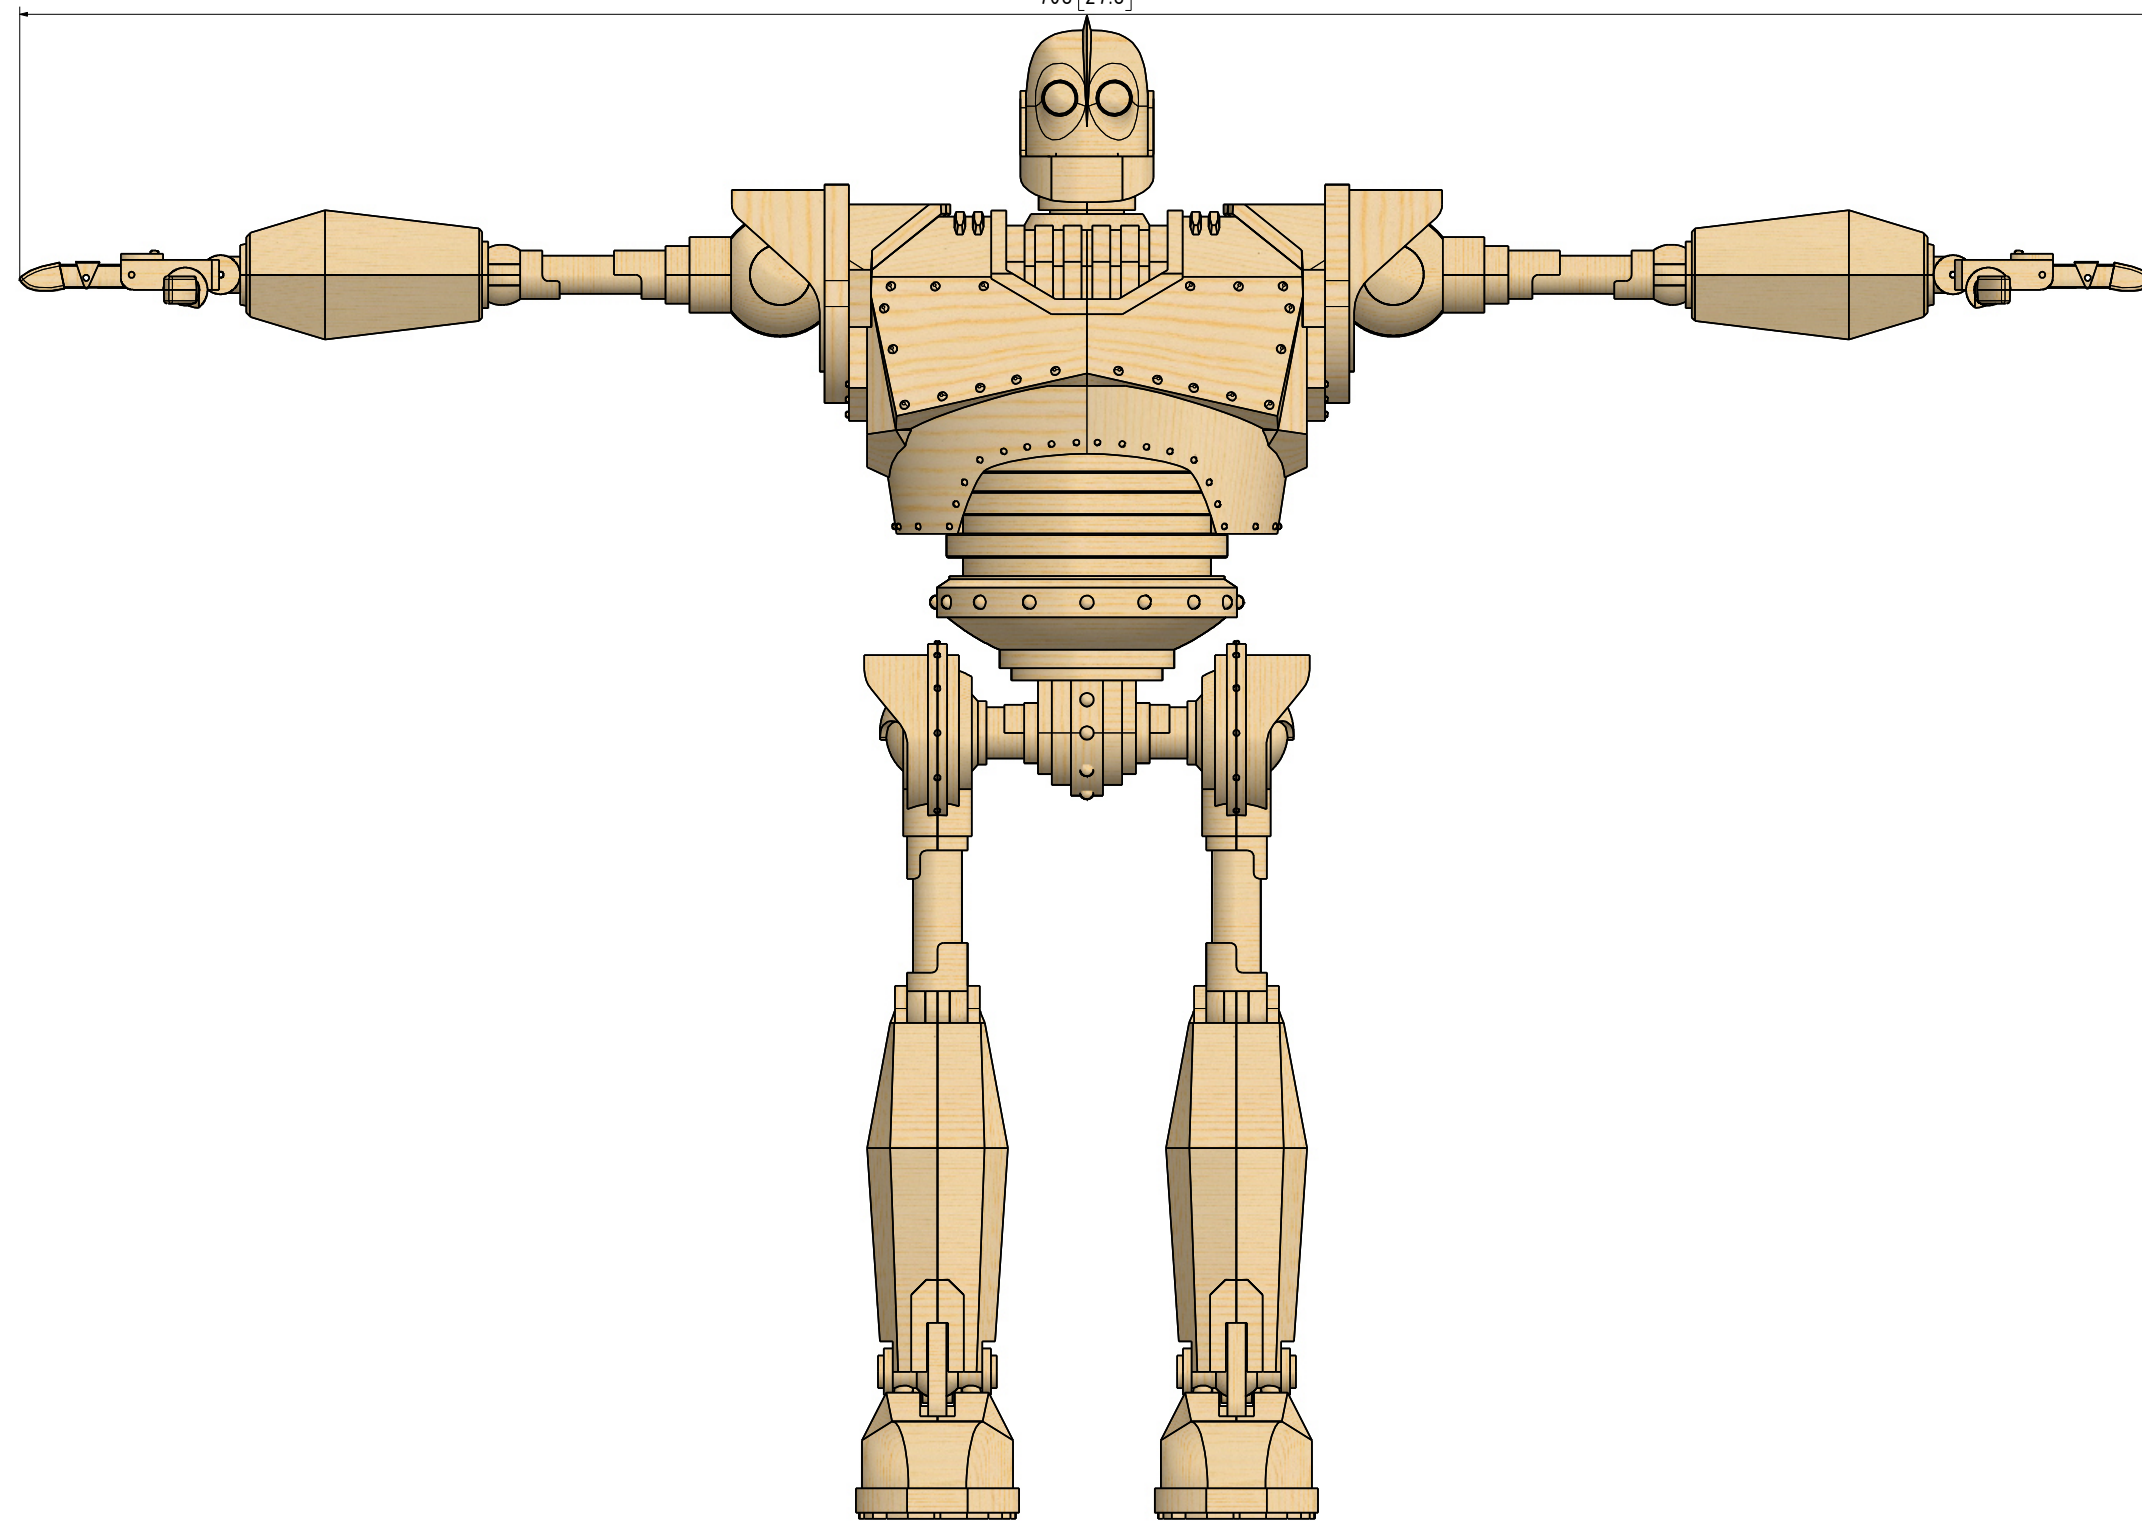

706 [27.8]

122 [5]

497 [20]

NOTES: THIS DESIGN IS BASED ON A SINGLE 3D MODEL WHICH WAS SEND TO ME TO BE BROKEN DOWN IN ITS INDIVIDUAL PARTS

DRAWINGS ARE FOR PERSONAL USE ONLY NOT FOR COMMERCIAL PURPOSES

TITLE  
IRON-GIANT

DRAWING CONTENTS  
FRONT, SIDE & TOP VIEW

PROJECT No 01-35-00  
JDW DRAUGHTING SERVICES  
J.A.M. DE WAAL, 12 BRIGHTWELL STREET PAKAKURA  
2110, NEW ZEALAND. PHONE: 0064 09 2988815. MOB:  
0211791000 E-MAIL: dewaal@xtra.co.nz.

PROJECTION FIRST ANGLE	<b>JDWDS</b>	MODEL SCALE: 1:1
DATE JANUARY 2022	Copyright © J.A.M. DE WAAL PAKAKURA NZ	DWG SCALE: NTS @A3 OR AS SHOWN
SHEET: 01 OF 06	A3	No: 01-35-00-SHT01