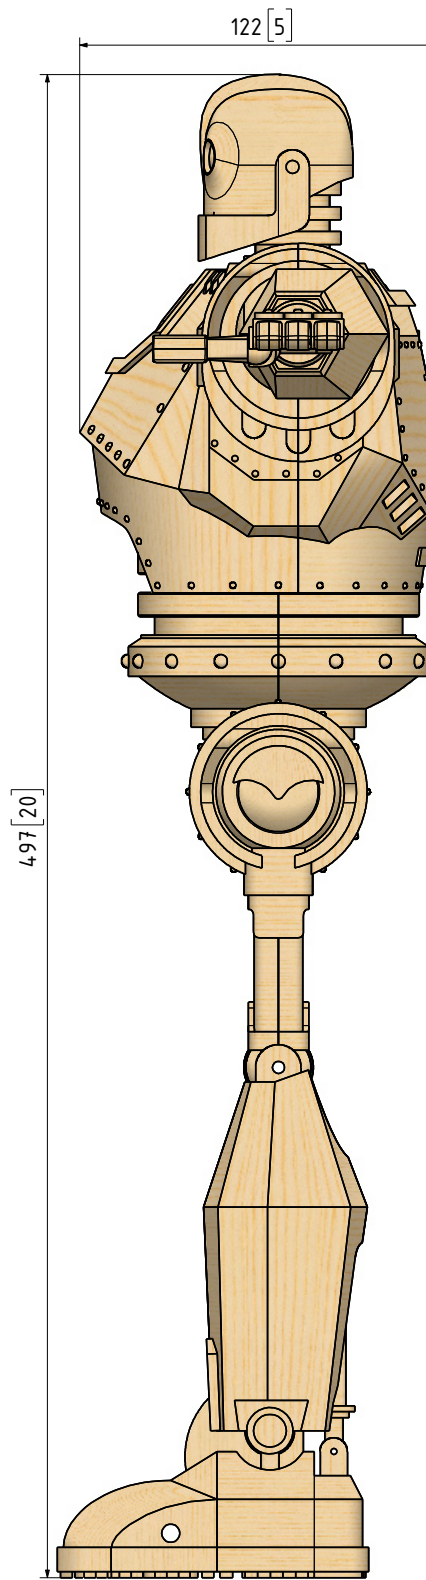

706 [27.8]

122 [5]

497 [20]

NOTES: THIS DESIGN IS BASED ON A SINGLE 3D MODEL WHICH WAS SEND TO ME TO BE BROKEN DOWN IN ITS INDIVIDUAL PARTS

DRAWINGS ARE FOR PERSONAL USE ONLY NOT FOR COMMERCIAL PURPOSES

TITLE  
IRON-GIANT

DRAWING CONTENTS  
FRONT, SIDE & TOP VIEW

PROJECT No 01-35-00  
JDW DRAUGHTING SERVICES  
J.A.M. DE WAAL, 12 BRIGHTWELL STREET PAKAKURA  
2110, NEW ZEALAND. PHONE: 0064 09 2988815. MOB:  
0211791000 E-MAIL: dewaal@xtra.co.nz.

PROJECTION FIRST ANGLE	<b>JDWDS</b>	MODEL SCALE: 1:1
DATE JANUARY 2022	Copyright © J.A.M. DE WAAL PAKAKURA NZ	DWG SCALE: NTS @A3 OR AS SHOWN
SHEET: 01 OF 06	A3	No: 01-35-00-SHT01