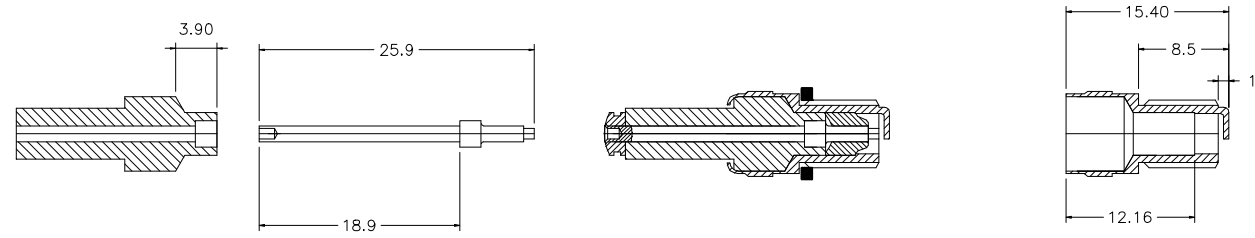

SOLID PTFE INSULATOR

PLUG CAP DETAILS

LONG REACH PLUG

CONICAL SEAT PLUG

FISH SPINE DETAILS

STD SINGLE & TWIN ELECTRODE PLUGS