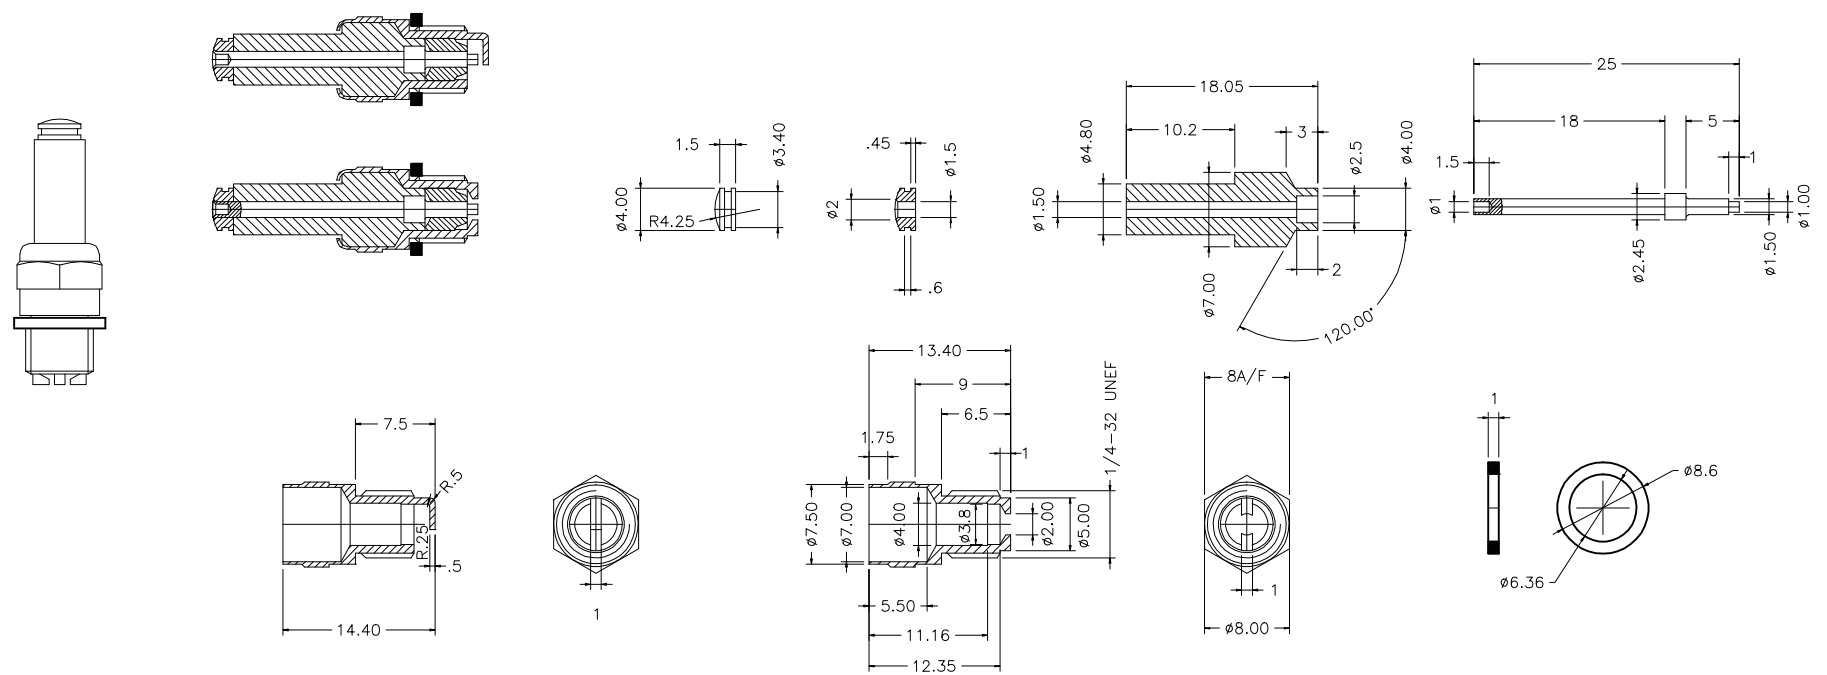

SOLID PTFE INSULATOR

PLUG CAP DETAILS

LONG REACH PLUG

CONICAL SEAT PLUG

FISH SPINE DETAILS

STD SINGLE & TWIN ELECTRODE PLUGS