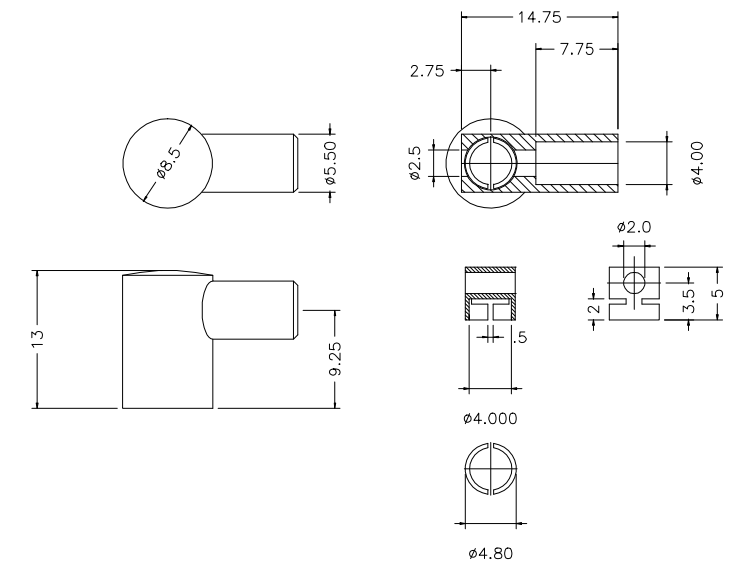

SOLID PTFE INSULATOR

PLUG CAP DETAILS

LONG REACH PLUG

CONICAL SEAT PLUG

FISH SPINE DETAILS

STD SINGLE & TWIN ELECTRODE PLUGS