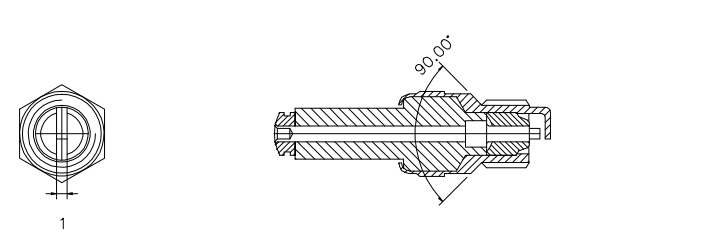

SOLID PTFE INSULATOR

PLUG CAP DETAILS

LONG REACH PLUG

CONICAL SEAT PLUG

FISH SPINE DETAILS

STD SINGLE & TWIN ELECTRODE PLUGS