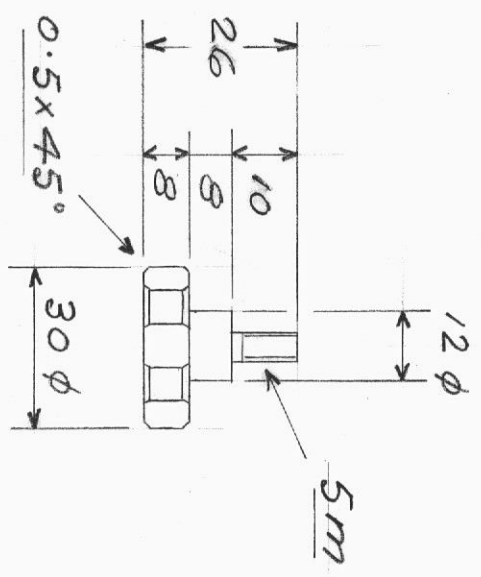

18.6 TO CTR, 12 ϕ
CUTTER

ADJUSTING SCREW DRG 17
1-0FF
BRASS
R/R 12 OCT 00