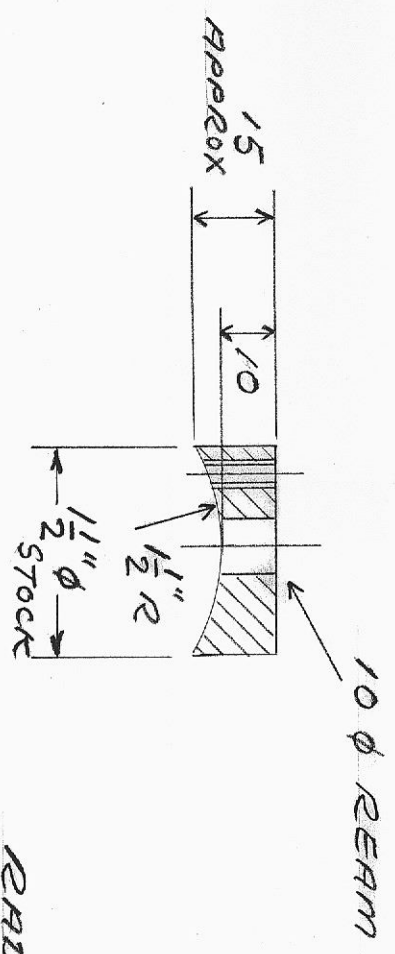

3-HOLES 5m
ON 26.0 PCD

RELATIONSHIP TO RADIUS
IS IMPORTANT

10° REAM

RADIUS BOSS DRG 5

1-0FF

BRASS

17 JUNE 02