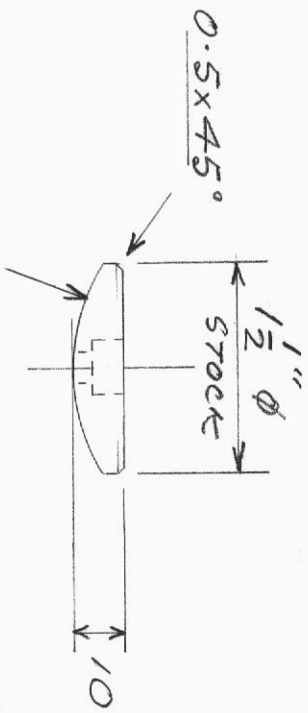

6 ϕ HOLE
C'BORE 10 ϕ x 6.2 DEEP

36.5 CYLINDRICAL RAD.

CYLINDRICAL WASHER DRG 7
2 - OFF
BRASS

1978 12 OCT. 00